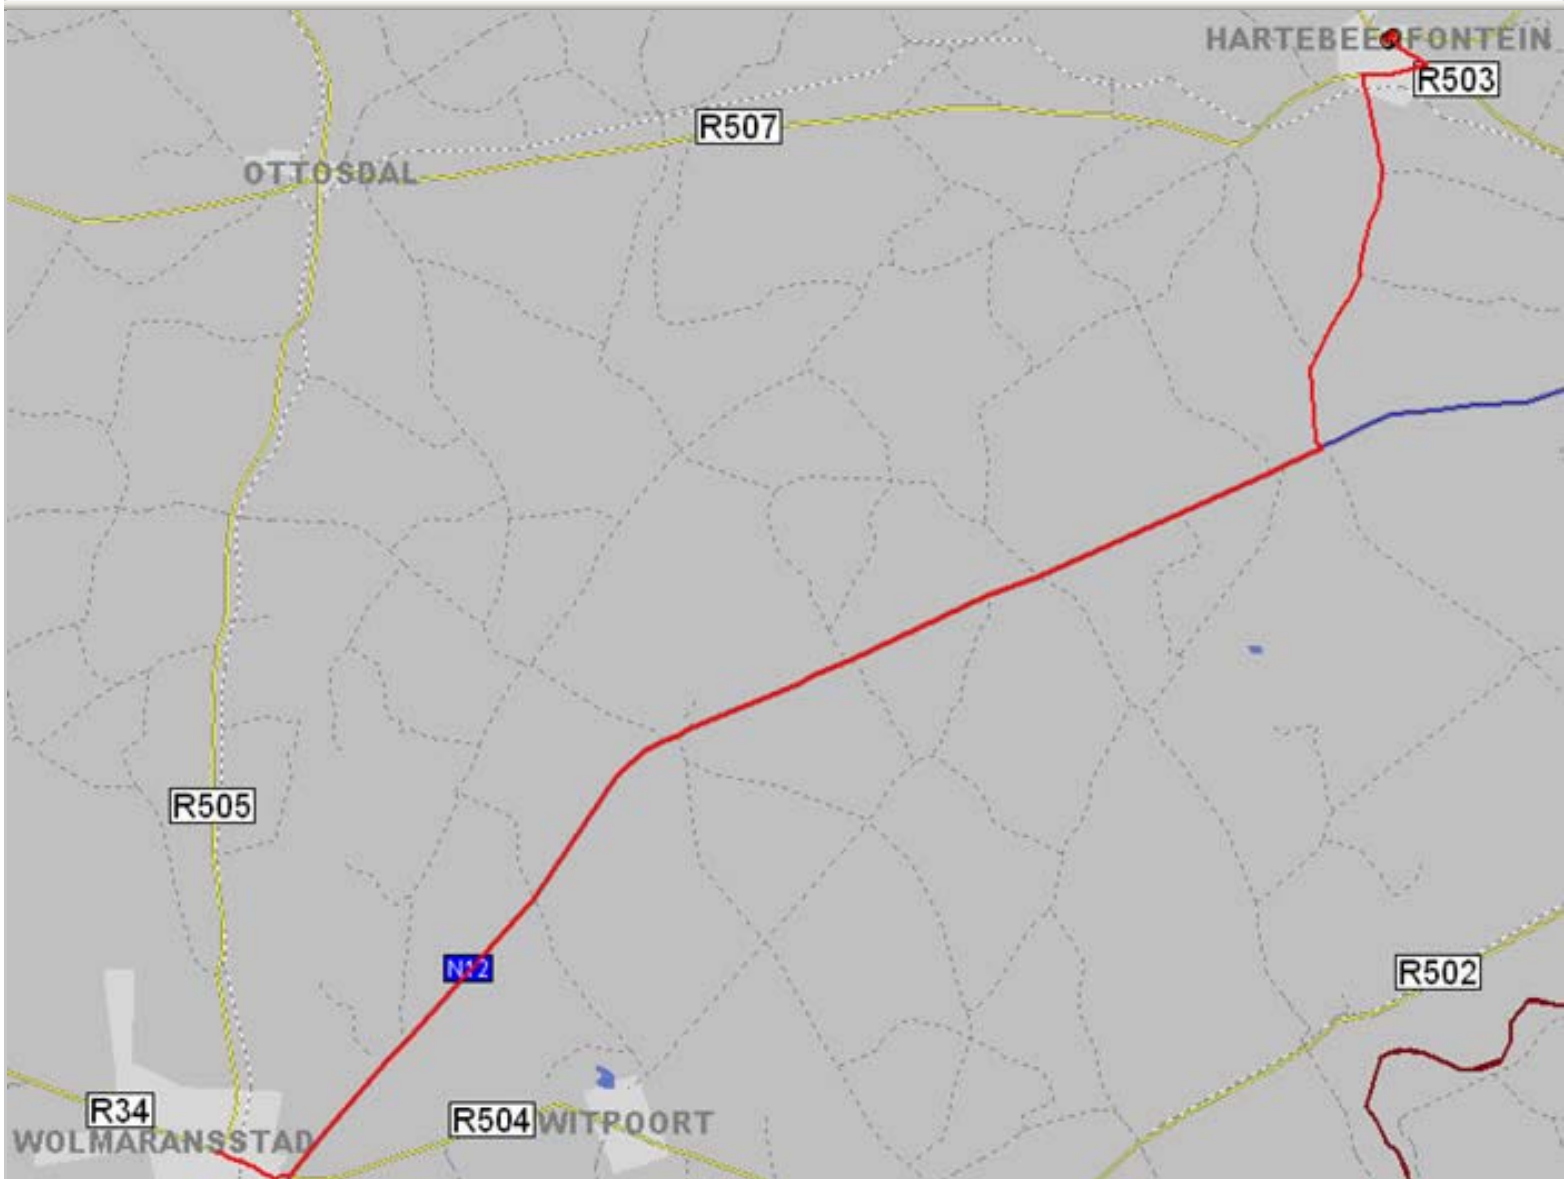

Continental Generators

From Wolmaransstad

- Take the N12 Highway towards Klerksdorp for 70km,
- 10 km before Klerksdorp, turn left onto the Dominionville/Hartbeesfontein road,
- Go straight for about 15km,
- Cross the railwayline,
- At 2 way stop (Ottosdal road) continue straight into Hartbeesfontein,
- Cross the 4 way stop,
- Cross the 3 way stop,
- At T-junction turn left onto the gravel road,
- Take the first gravel road right,