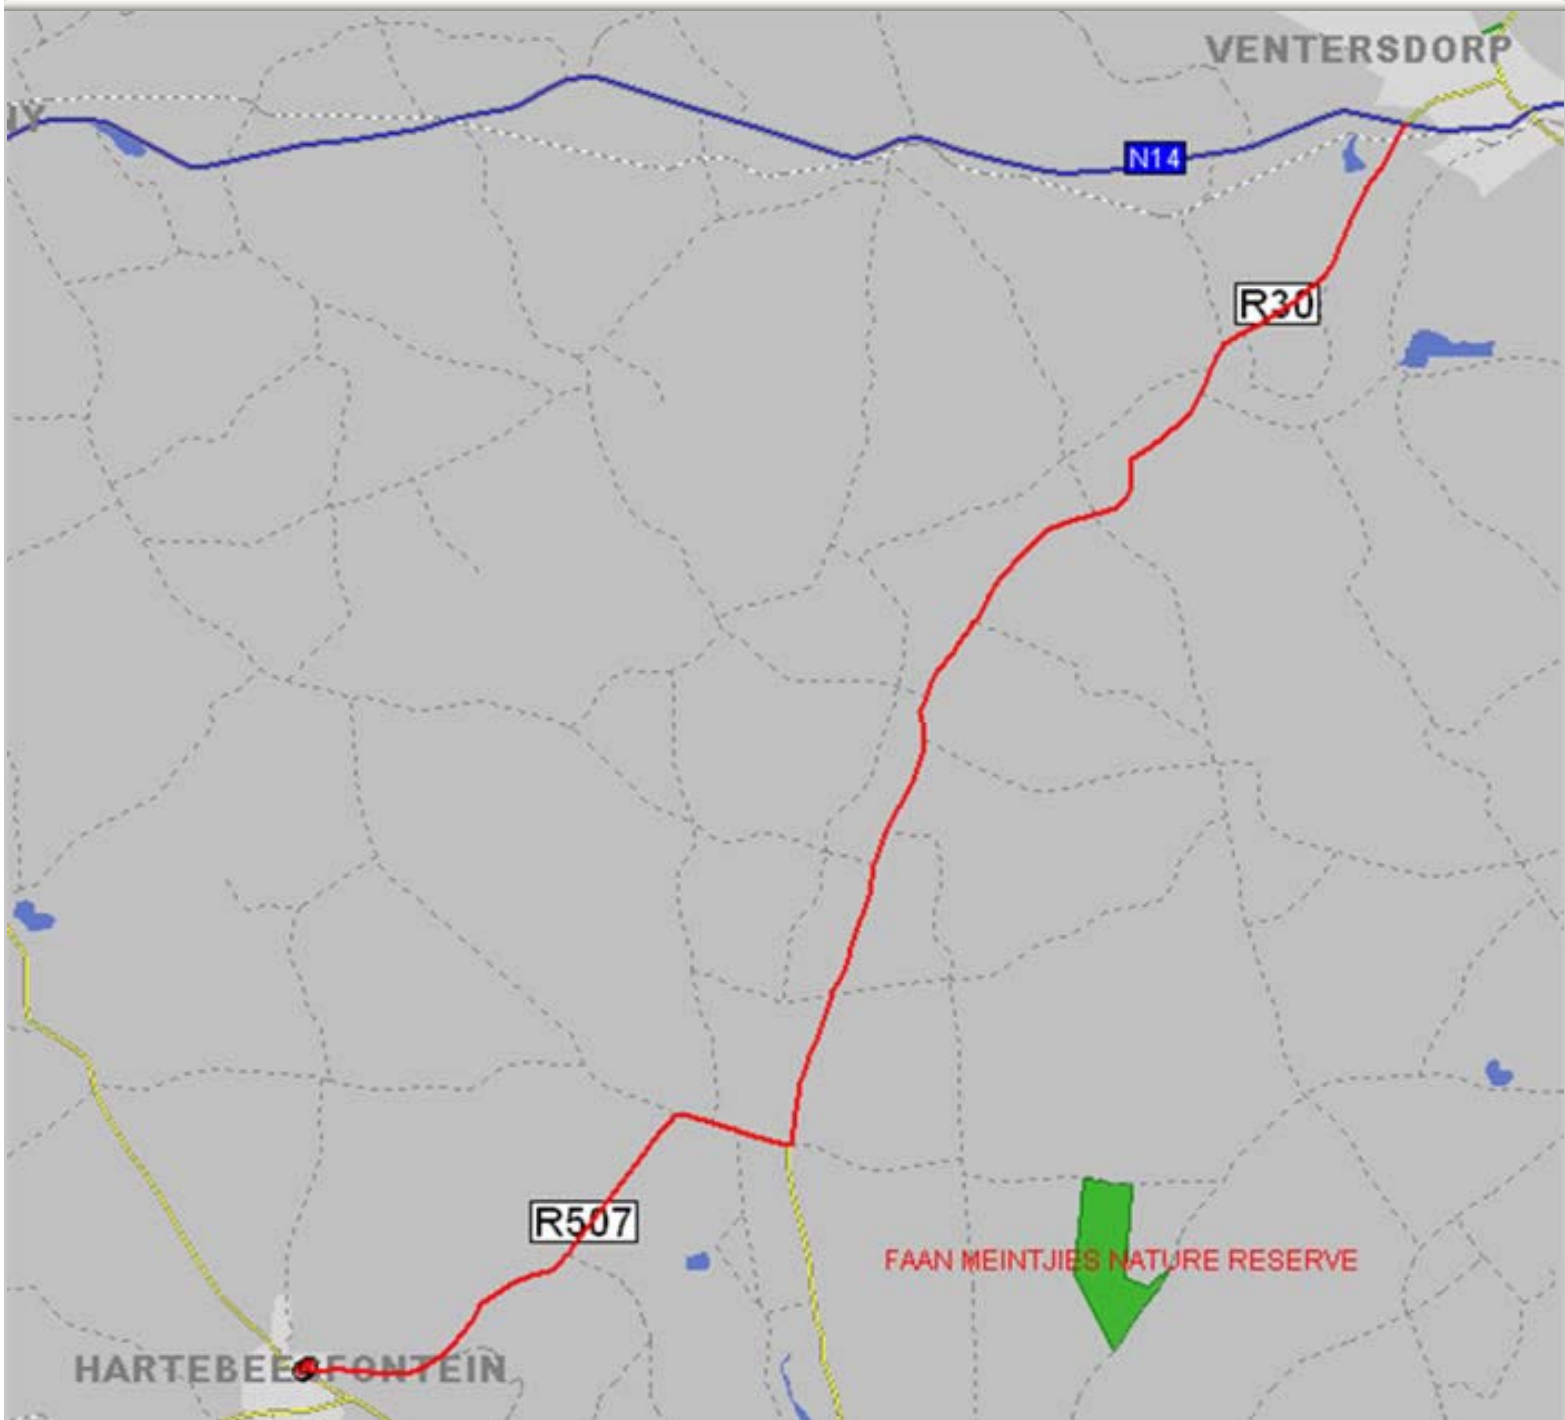

# Continental Generators

## From Ventersdorp

- At the Four way stop in Ventersdorp
- Take the R30 towards Klerksdorp for about 40km,
- Turn right on the R507 towards Brakspruit,
- Turn right at the T-junction in Hartbeesfontein,
- Cross the 4 way stop (Coligny Road),
- Go straight until the road becomes a gravel road,
- Take the first gravel road right,