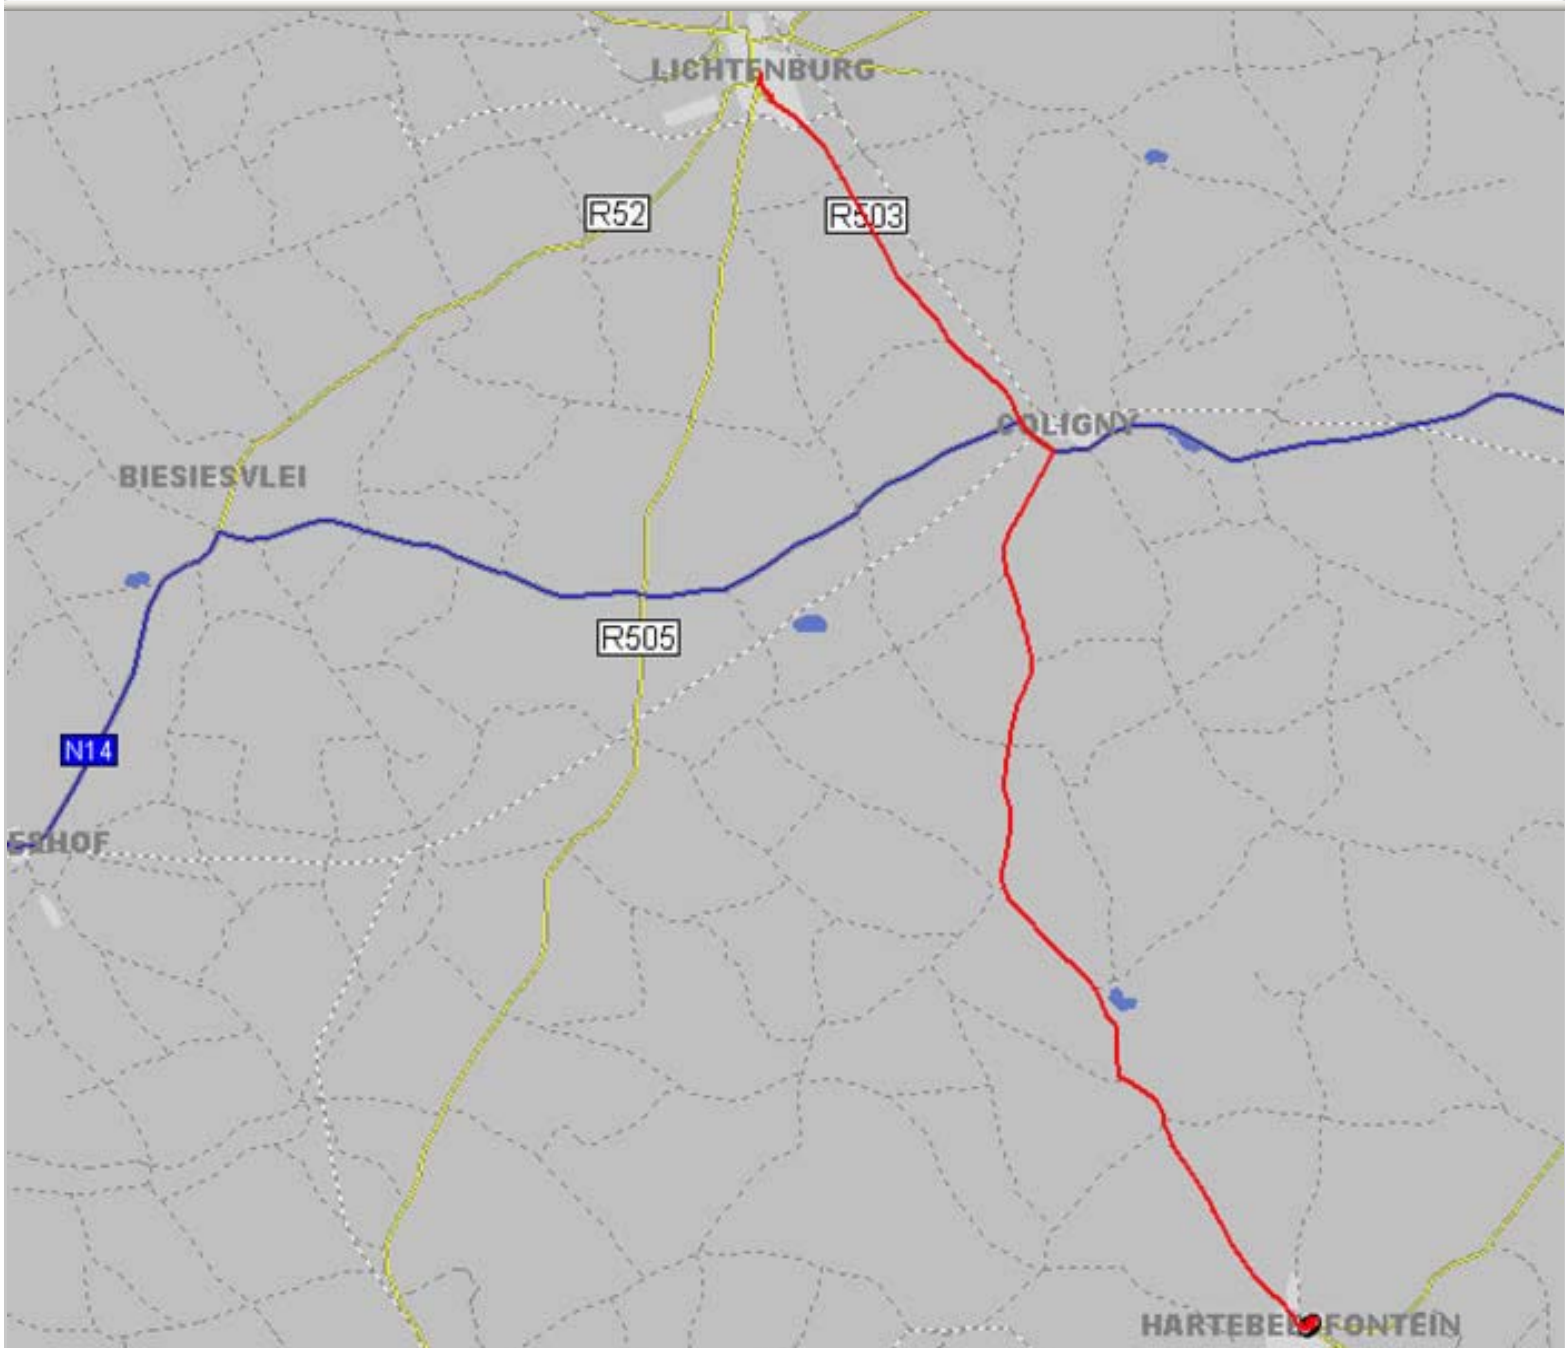

Continental Generators

From Lichtenburg

- Take the R503 to Coligny,
- At the Coligny turn-in, turn right on R503 to Hartbeesfontein,
- At the Four way stop in Hartbeesfontein, turn right and continue straight until the road becomes a gravel road,
- Take the first gravel road right,