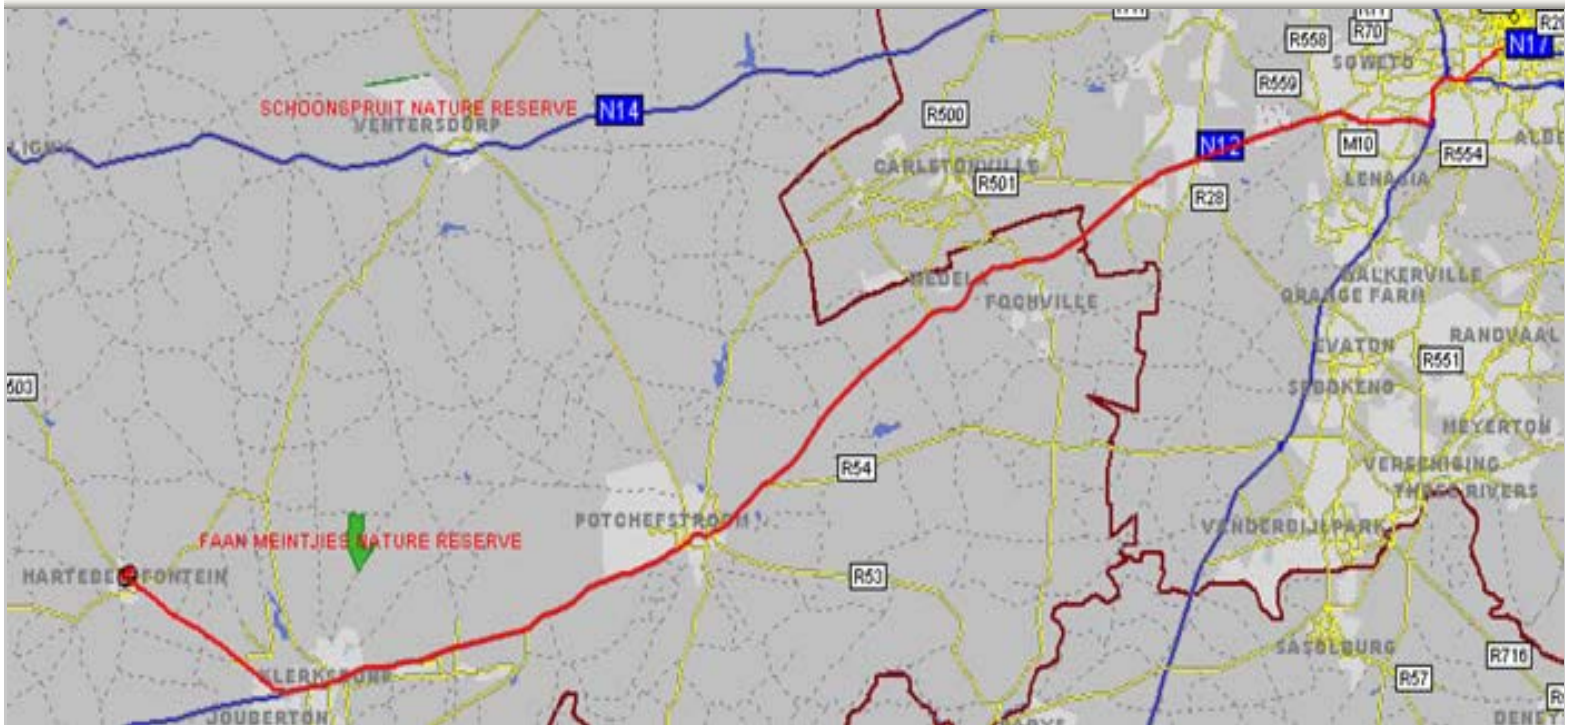

# Continental Generators

## From Johannesburg

- Take the N1 in a western direction,
- Take the N12 turn-off towards Potchefstroom/Kimberley,
- Continue on N12 straight through Potchefstroom & through Stillfontein,
- Continue on N12 straight through Klerksdorp,
- Turn right on the R503 towards Hartbeesfontein (this is the first road after the robot at TUSK),
- Go straight for about 25km,
- Cross the 4 way stop (Coligny Road),
- Go straight until the road becomes a gravel road,
- Take the first gravel road right,